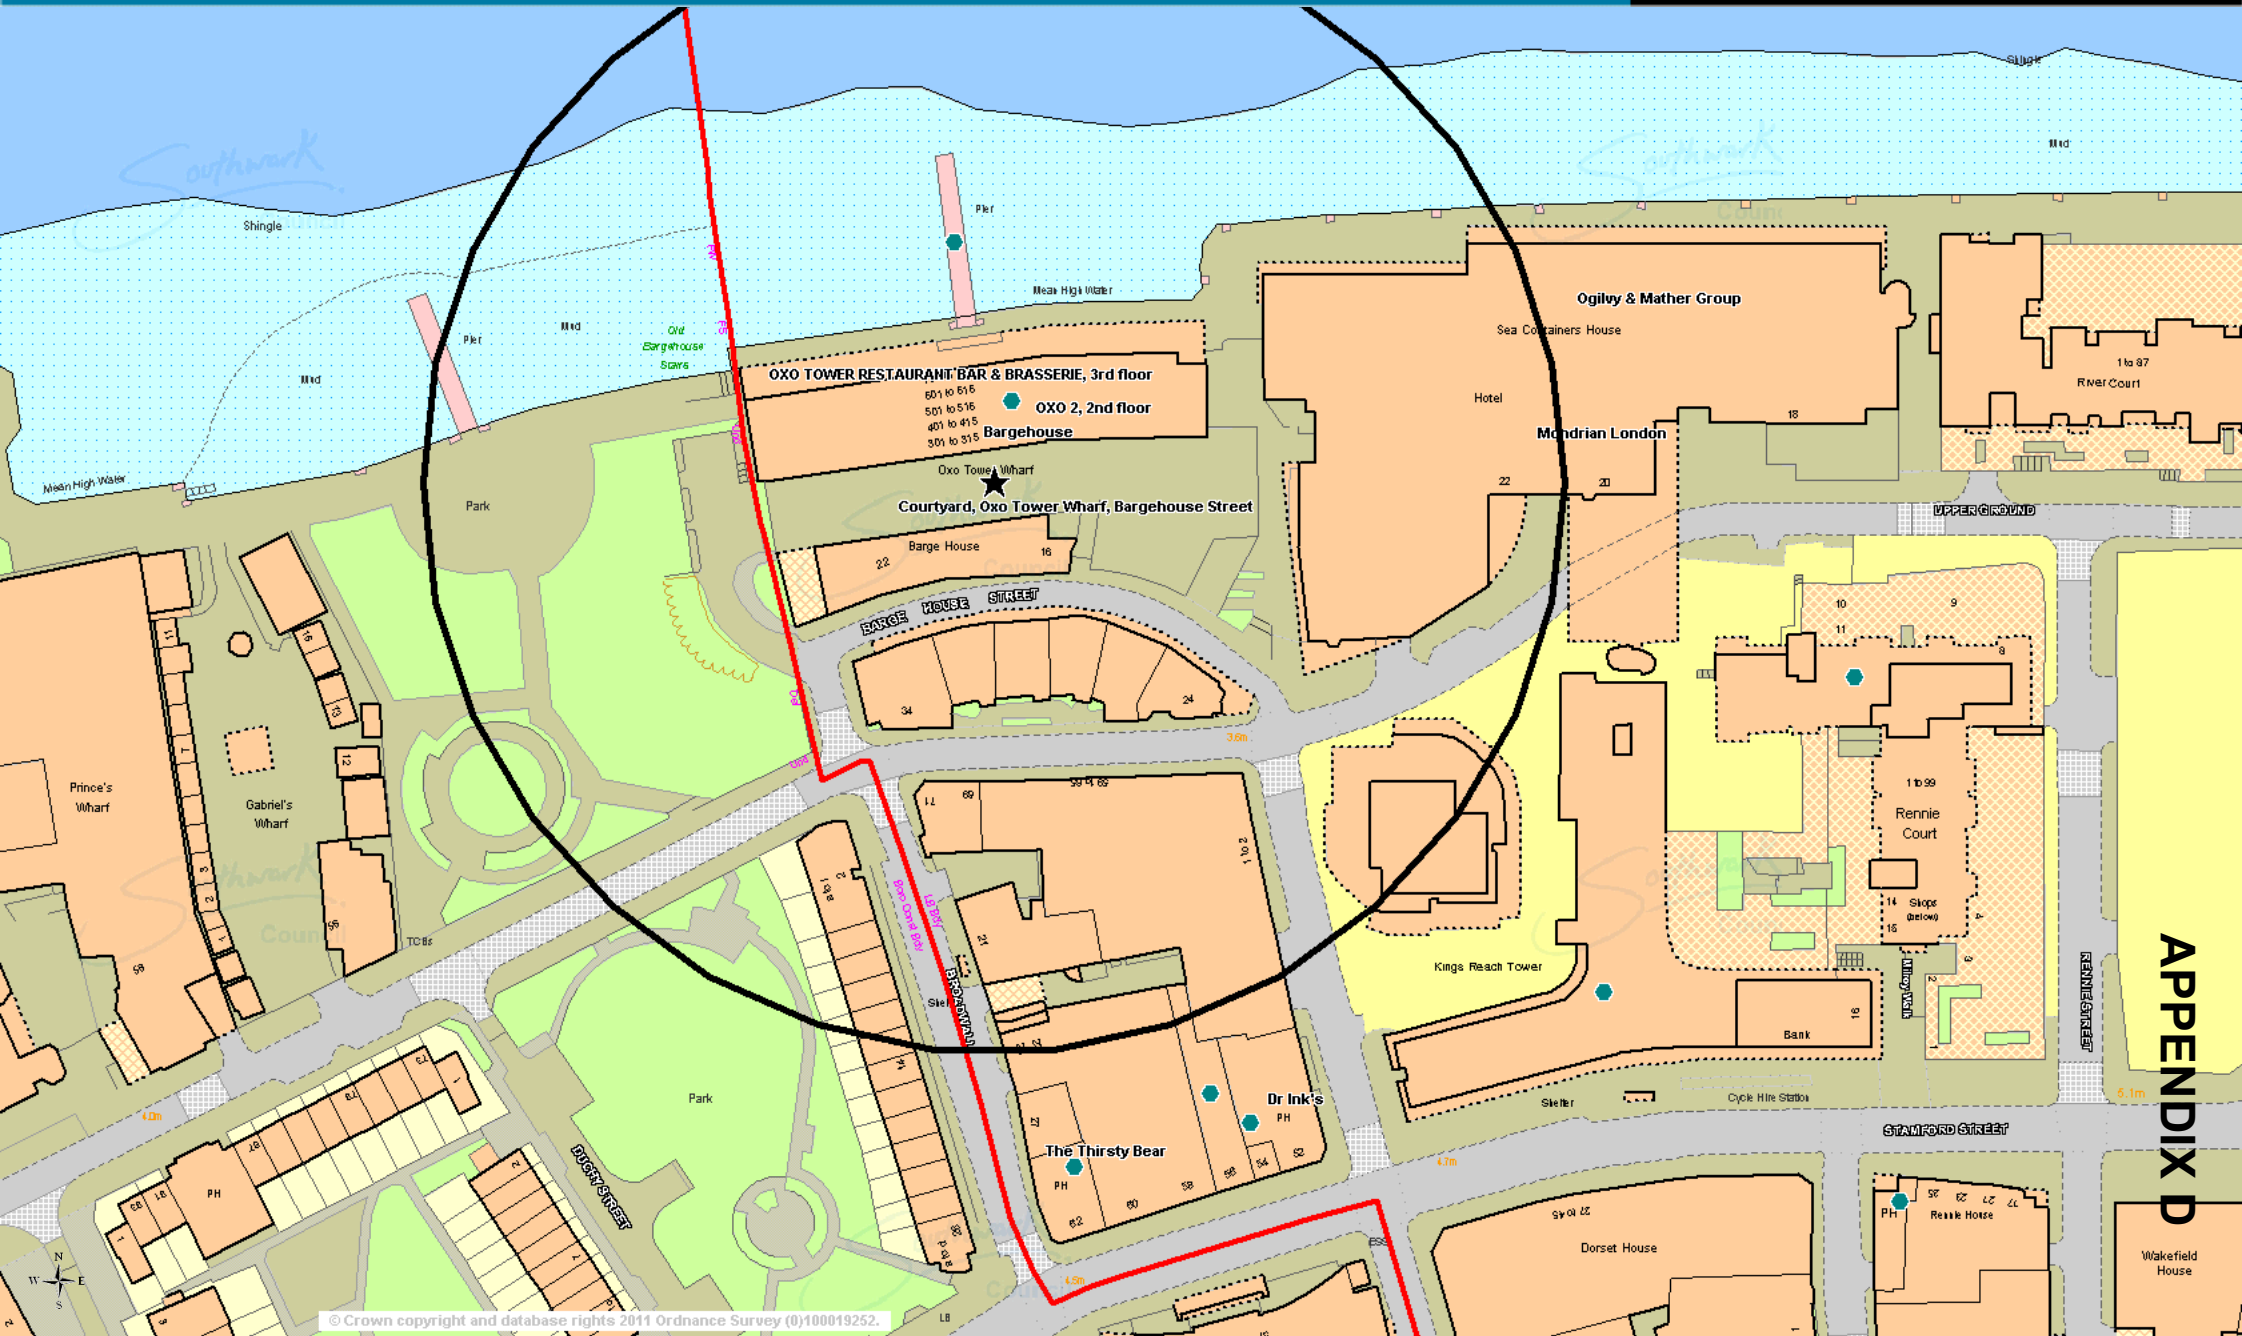

# Courtyard, Oxo Tower Wharf, Bargehouse Street, London, SE1

Date 19/4/2016

© Crown copyright and database rights 2011 Ordnance Survey (0)100019252.

APPENDIX D

Scale 1/1327